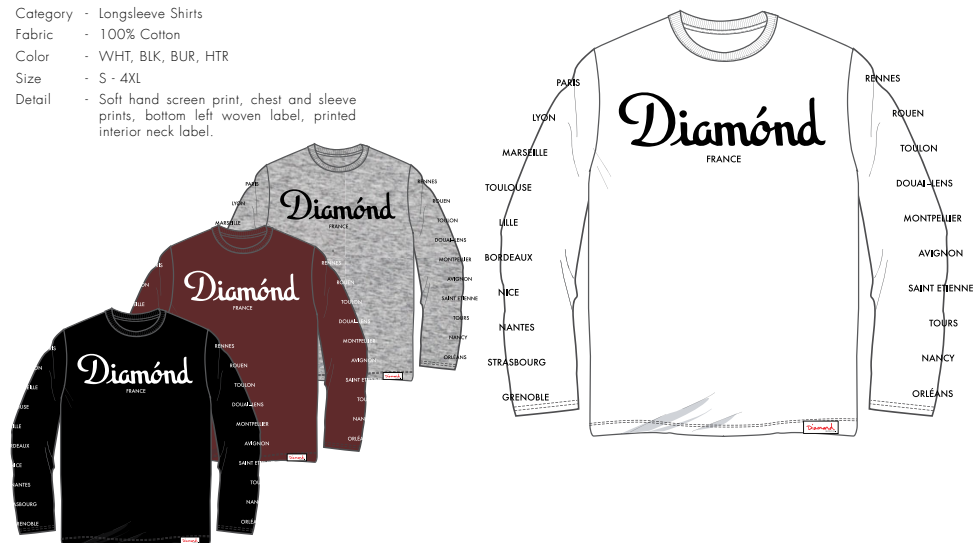

FRANCE L/S

- Skü - C14DPC07
- Category - Longsleeve Shirts
- Fabric - 100% Cotton
- Color - WHT, BLK, BUR, HTR
- Size - S - 4XL
- Detail - Soft hand screen print, chest and sleeve prints, bottom left woven label, printed interior neck label.