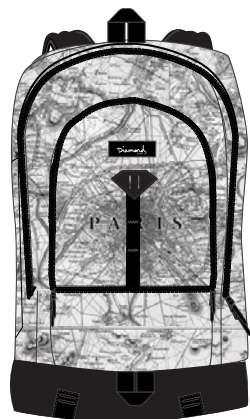

### PARIS DAYPACK

- SKU - C14DCA05
- Delivery - Two
- Category - Accessories
- Fabric - Printed Lightweight Poly
- Color - BLK
- Size - One Size
- Detail - 15" laptop side access compartment, padded straps, front pocket organizer, leather accents, heavy duty zippers, suede bottom, large main compartment.