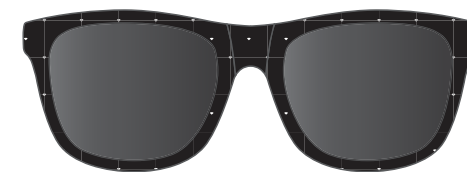

EYEWEAR

MICRO DIAMOND VERMONT

- Sku - C14DYD01
- Delivery - Two
- Category - Accessories
- Material - Plastic
- Color - BLK
- Size - One Size
- Detail - Polarized Lens, metal diamond side rivet.