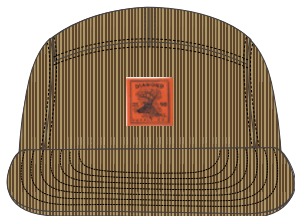

GAME ASSN CORDOURY CAMP HAT

- Skus - C14DHC06
- Category - 5 Panel Camp Hat
- Fabric - Corduroy
- Color - KHK, BLK
- Size - One Size
- Detail - Woven Label, 5 panel construction, custom diamond snaps, flag label.