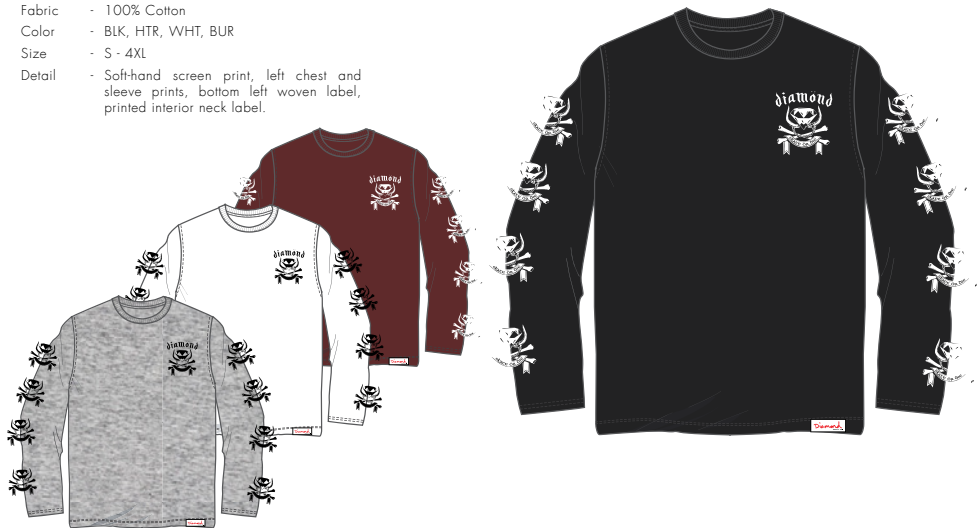

DIAMOND HEAD L/S

- Skü - C14DPC08
- Category - Longsleeve Shirts
- Fabric - 100% Cotton
- Color - BLK, HTR, WHT, BUR
- Size - S - 4XL
- Detail - Soft-hand screen print, left chest and sleeve prints, bottom left woven label, printed interior neck label.